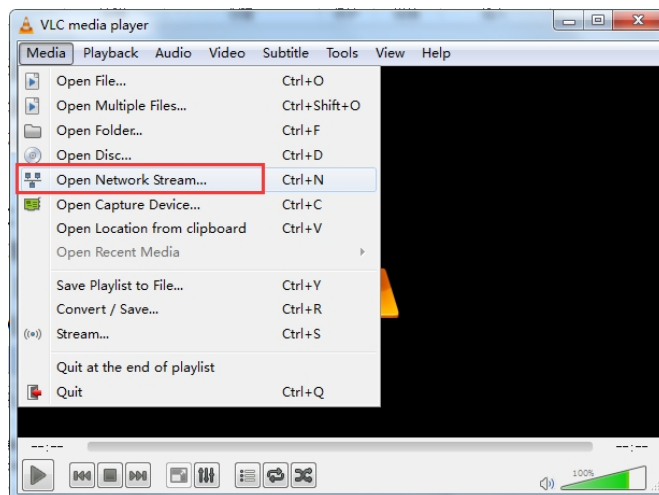

How to view WiFi camera on VLC Player

(For both Windows and Mac PC, please download the corresponding version)

Add camera via RTSP data

RTSP data as below

main stream: `rtsp://192.168.X.X:554/11`

vice stream: `rtsp://192.168.X.X:554/12`

1. Open VLC software - Select Open Network Stream

2. Input camera RTSP data(Main Stream)